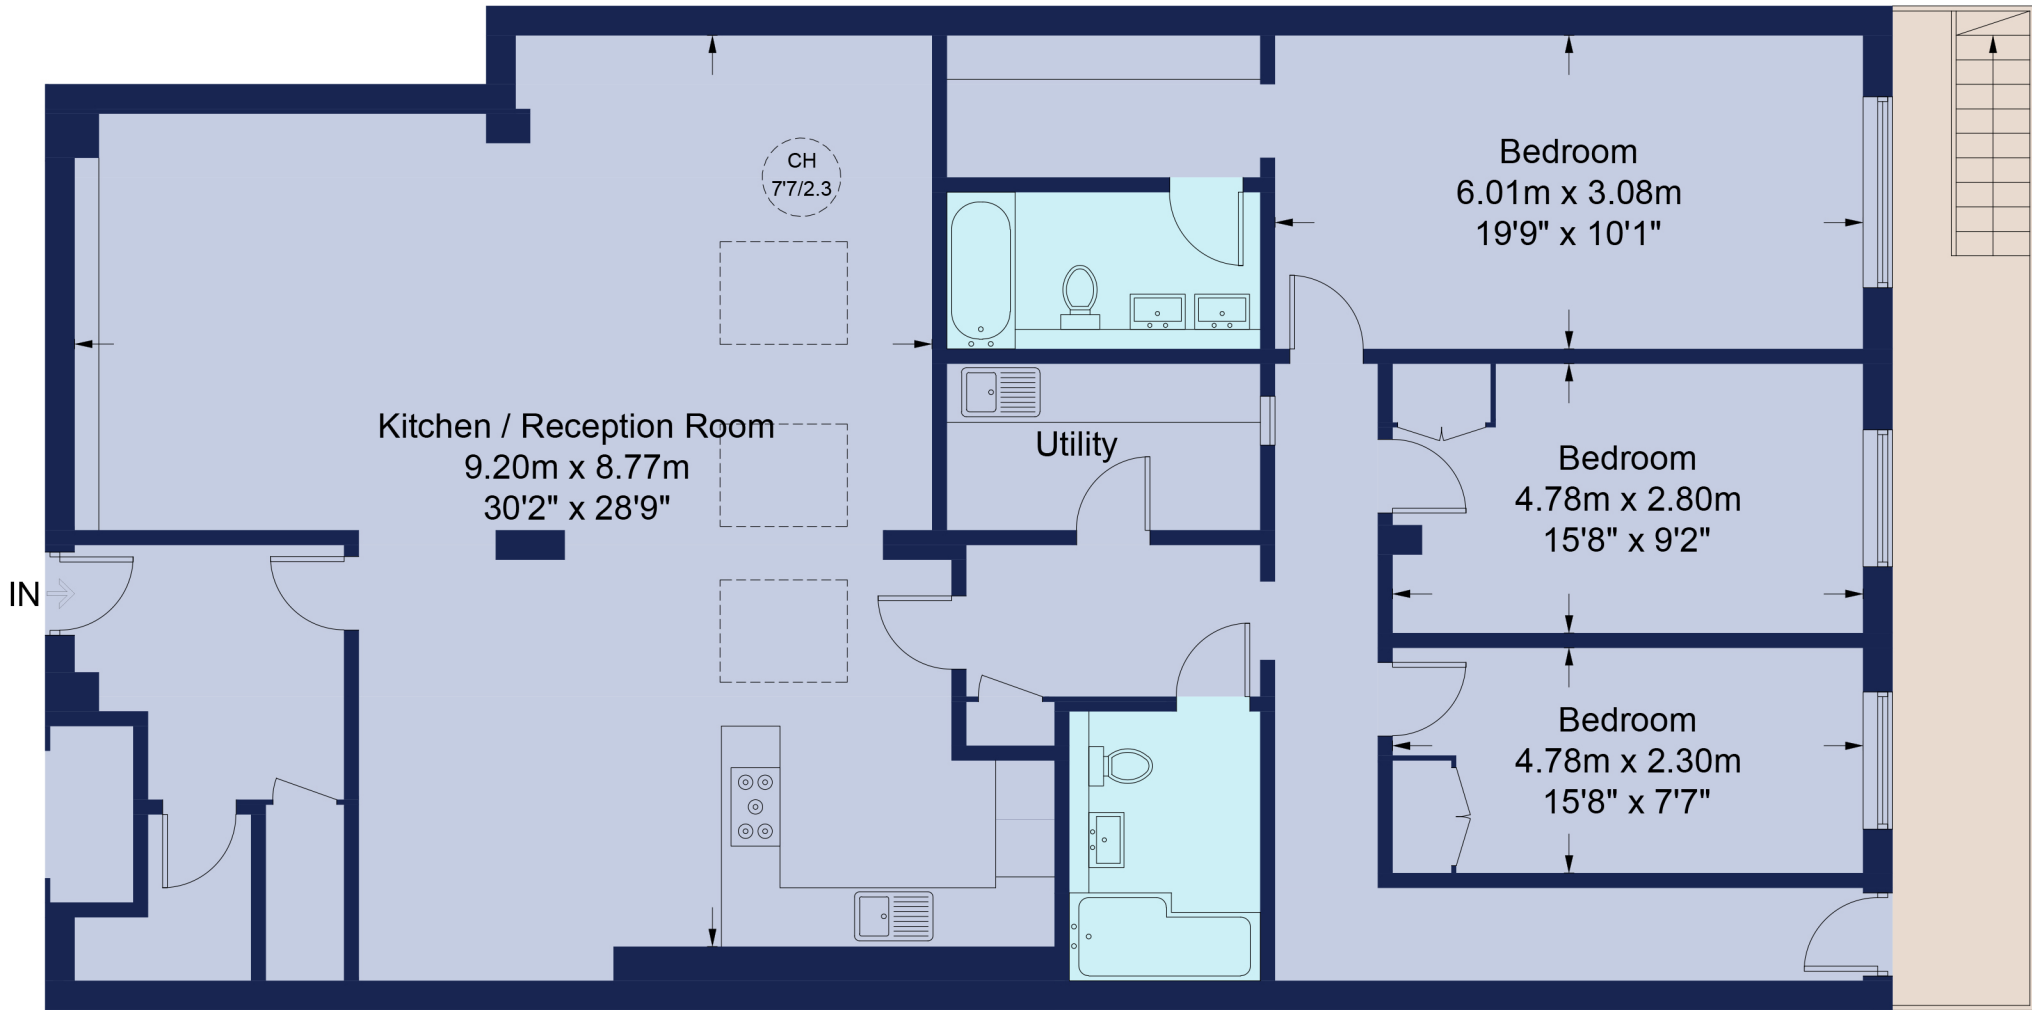

Montagu Mews, W1H

Approximate Gross Internal Area = 173.2 sq m / 1864 sq ft

Ground Floor